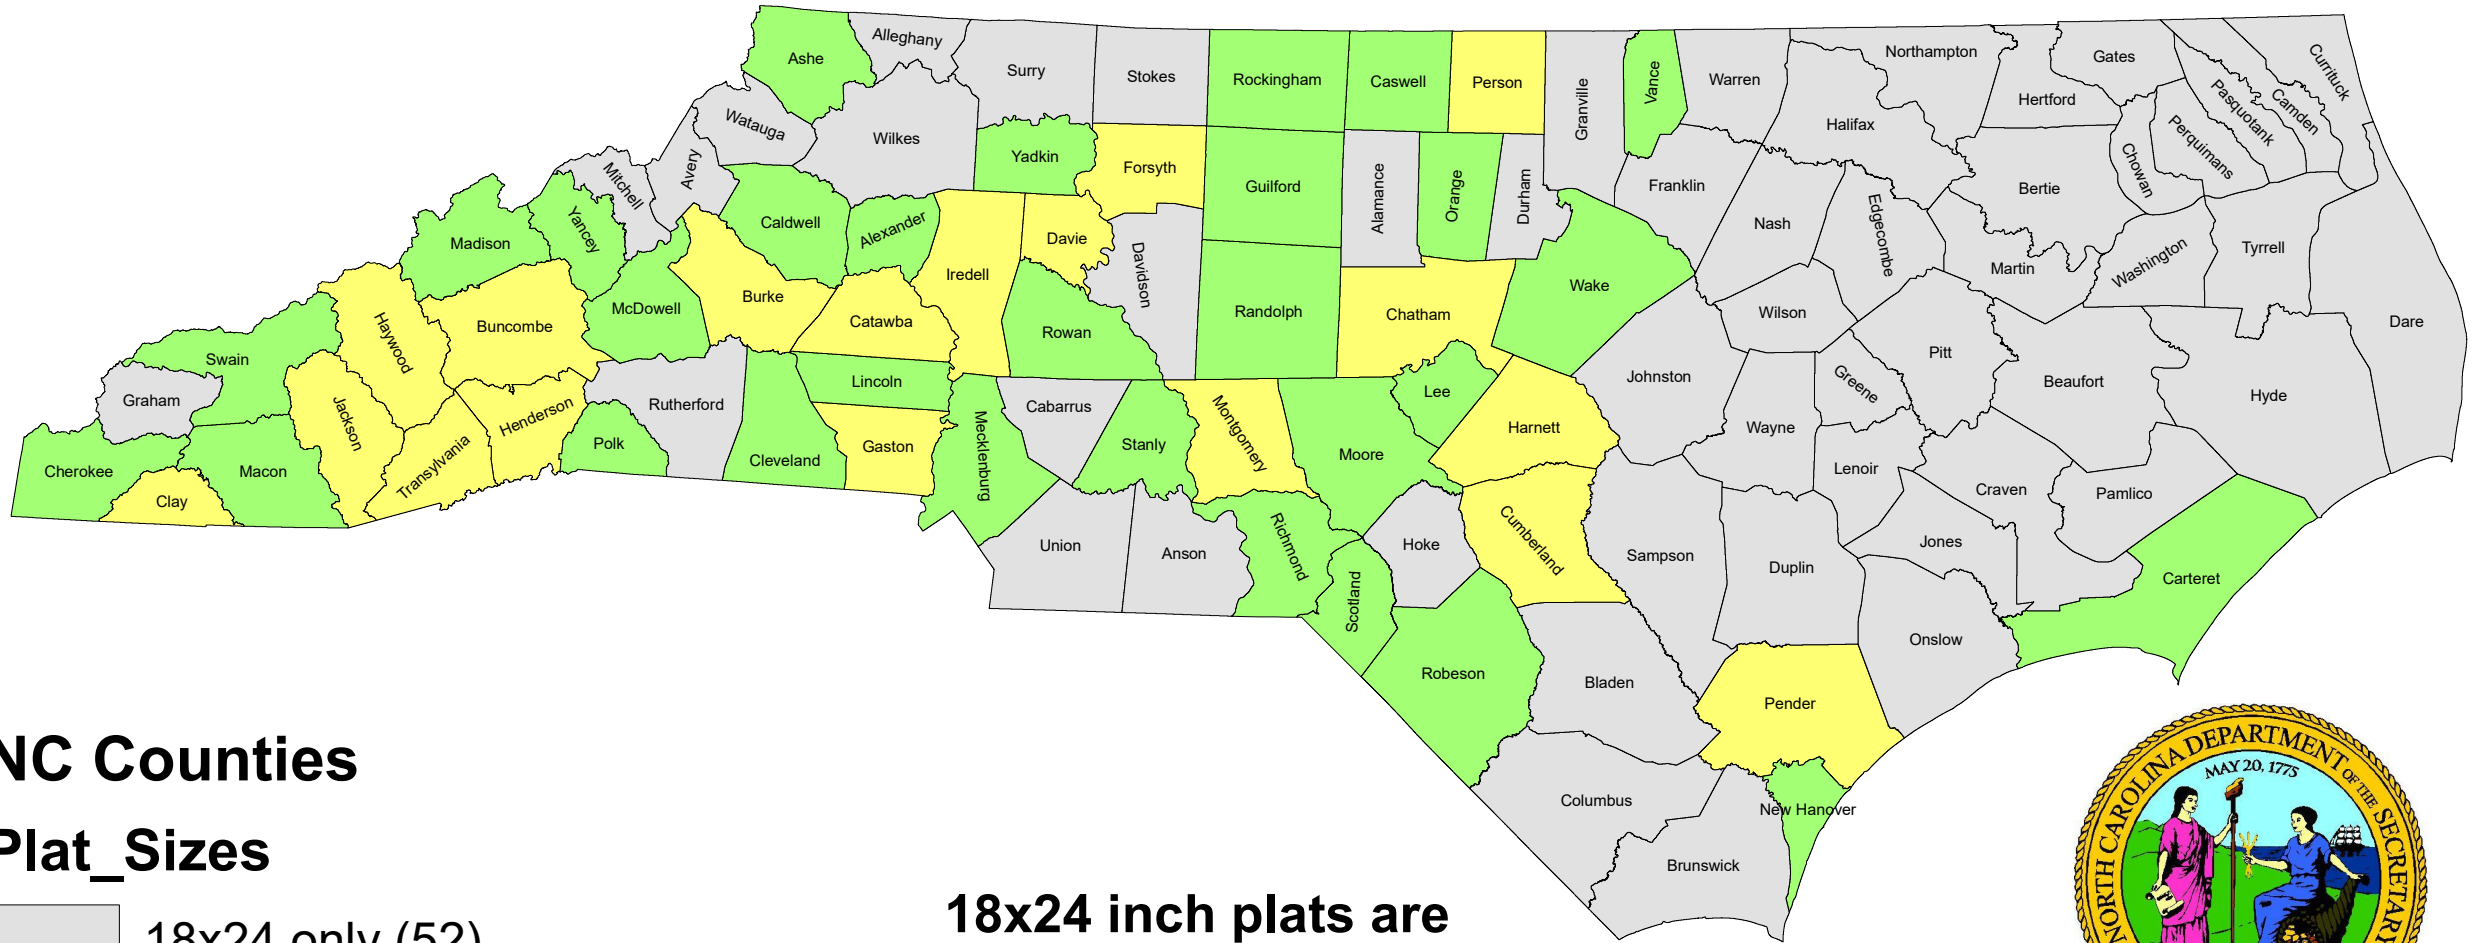

# Plat Sizes Accepted by County (2023)

## NC Counties

### Plat\_Sizes

- 18x24 only (52)
- 18x24 or 21x30 (0)
- 18x24 or 24x36 (18)
- all 3 sizes accepted (30)

**18x24 inch plats are accepted in all counties. 21x30 and/or 24x36 may also be accepted at the discretion of the Register of Deeds.**